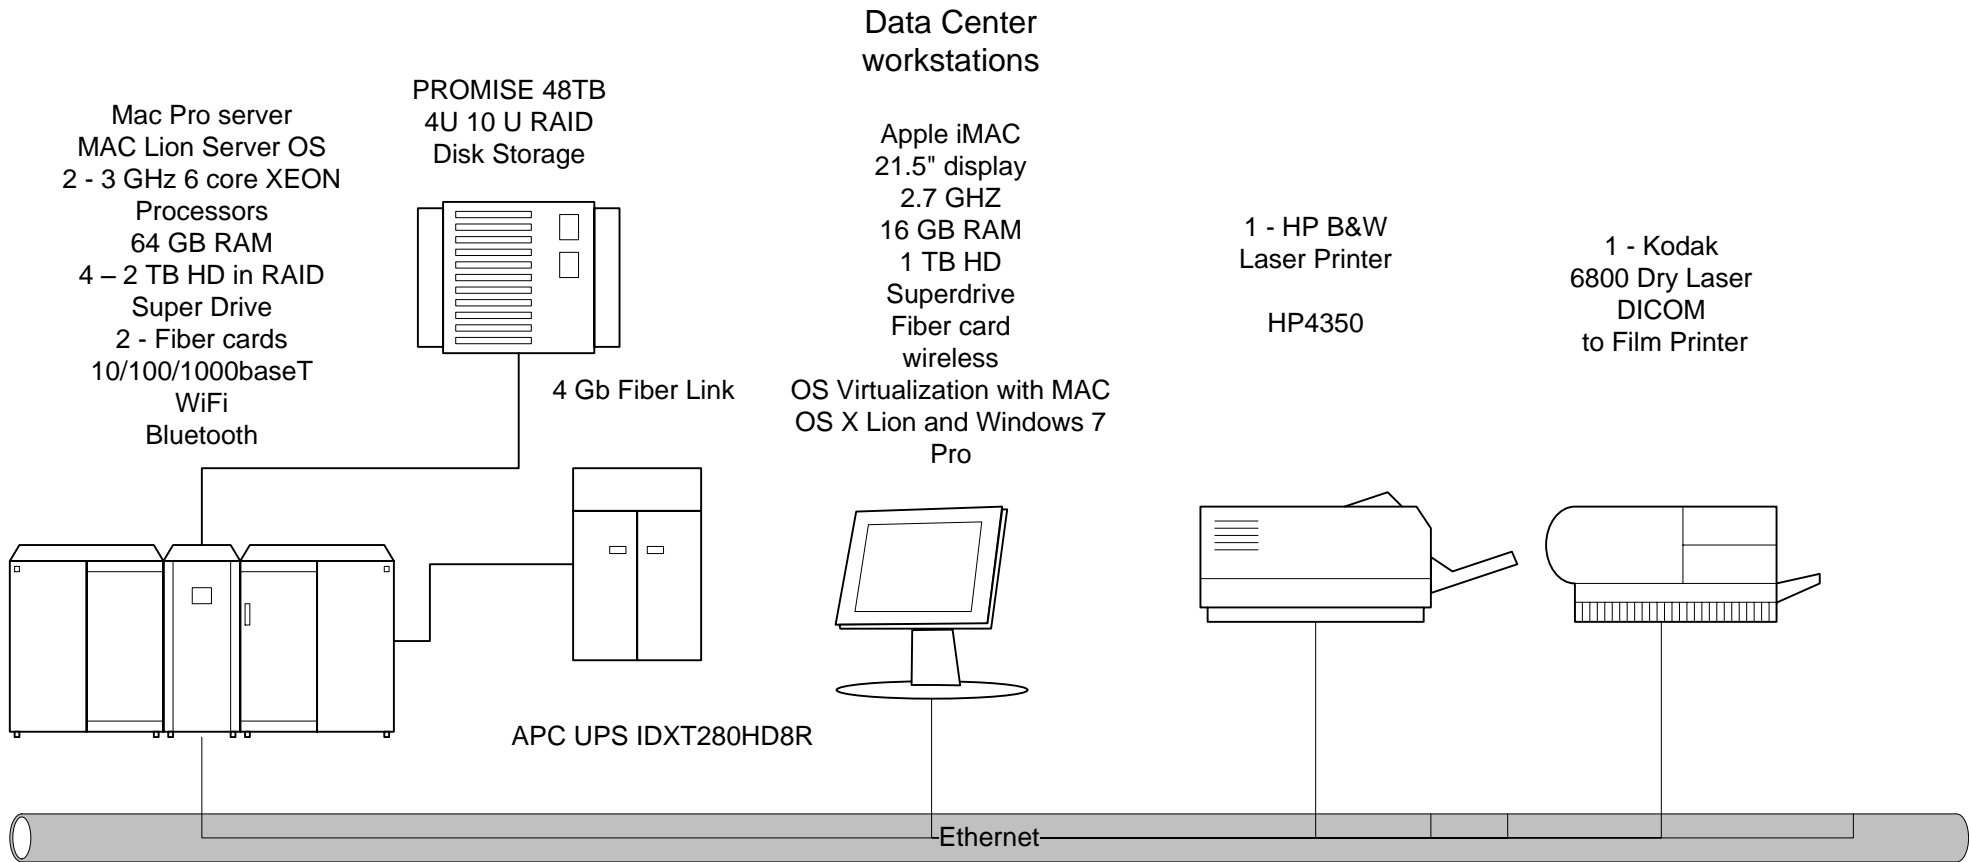

RIS Data Center

1000 BaseF using single mode fiber